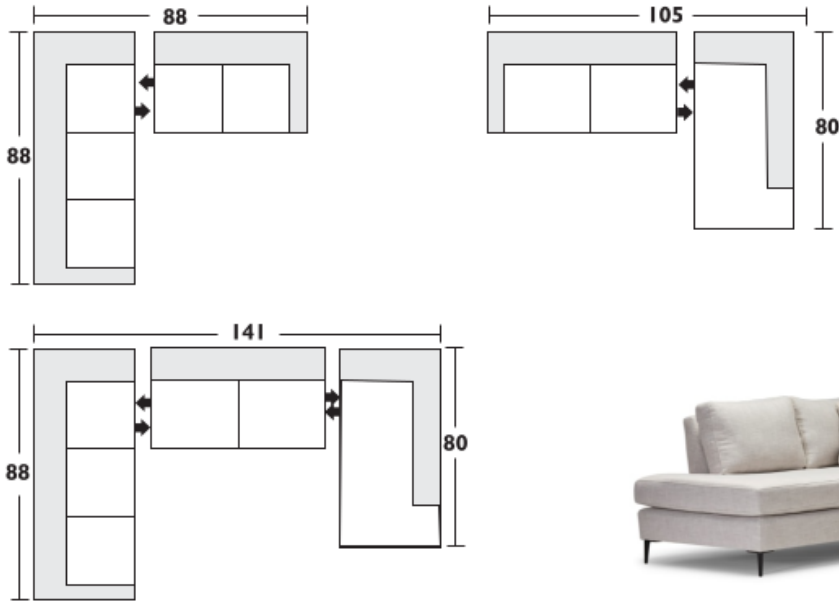

Style: Ciera

Sectional Planner

Configuration Suggestions