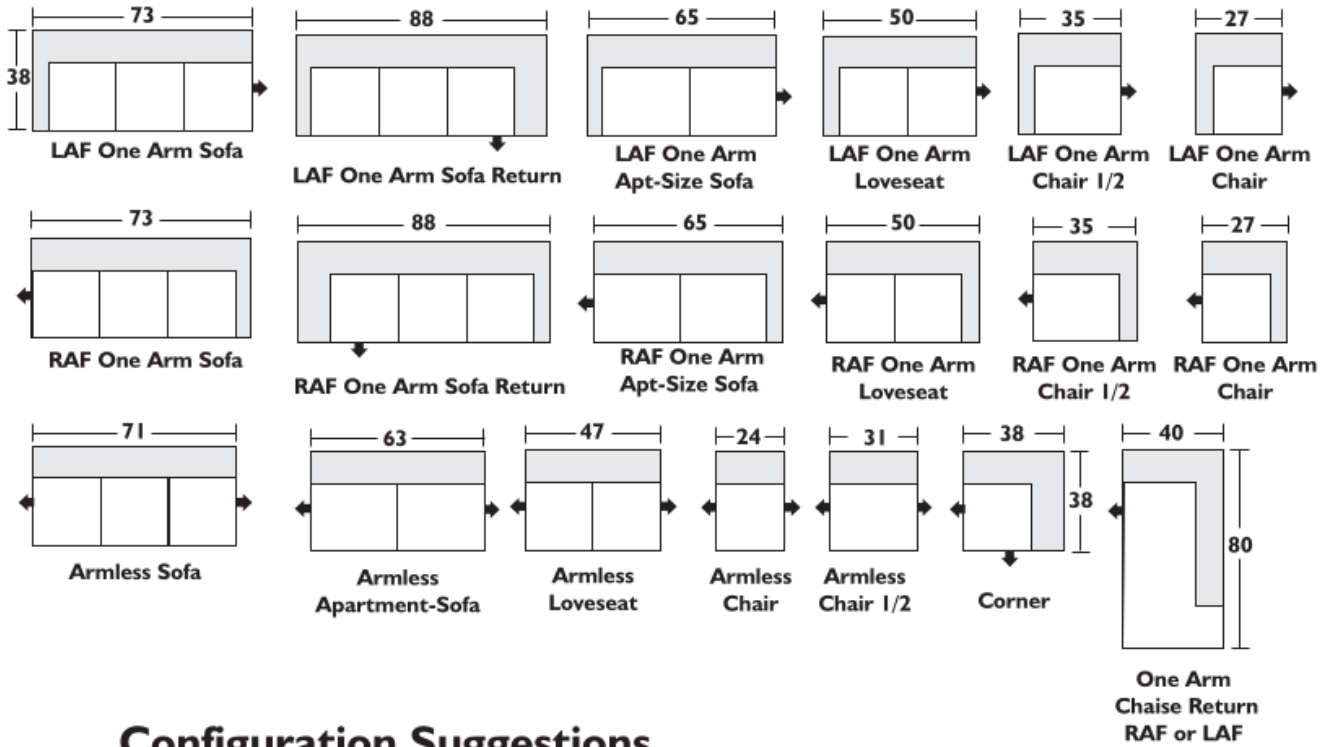

# Sectional Planner

## Dimensions

Item	Overall Height	Overall Depth	Overall Length
Sofa	34"	38"	77"
Loveseat	34"	38"	54"
Chair	34"	38"	31"
Ottoman	19"	25"	29"
Chair 1/2	34"	38"	38"
Apt-Size	34"	38"	69"
One-Arm-Sofa-Return	34"	38"	88"
One-Arm-Sofa	34"	38"	73"
One-Arm-Love	34"	38"	50"
One-Arm-Chair	34"	38"	27"
One-Arm-Ch 1/2	34"	38"	35"
One-Arm Apt-Size Sofa	34"	38"	65"
Armless Sofa	34"	38"	71"
Armless Love	34"	38"	47"
Armless Chair	34"	38"	24"
Armless Ch 1/2	34"	38"	31"
Corner	34"	38"	38"
Armless Apartment-Sofa	34"	38"	63"
Chaise-Return	34"	80"	40"