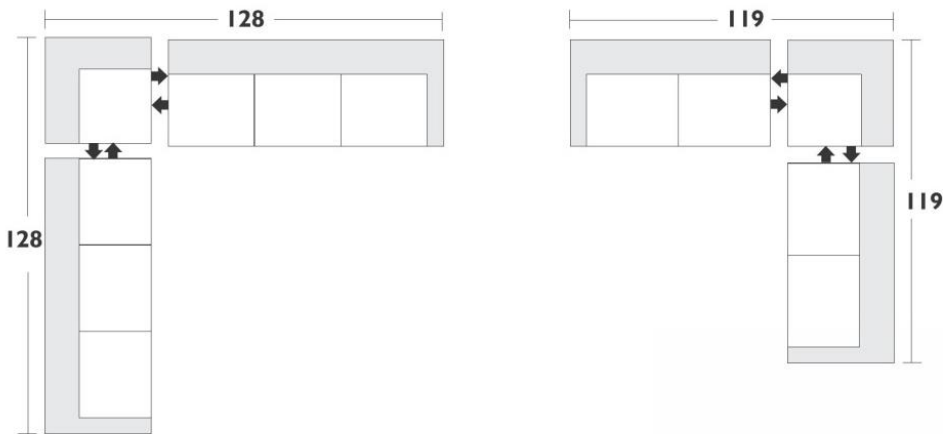

### Configuration Suggestions

\* All dimensions shown are approximate and are subject to the slight variations inherent in a hand built product

## Dimensions

Item	Overall Height	Overall Depth	Overall Length
Sofa	33"	39"	97"
Loveseat	33"	39"	70"
Chair	33"	39"	44"
Apt-Size	33"	39"	88"
One-Arm-Sofa	33"	39"	89"
One-Arm-Love	33"	39"	62"
One-Arm-Chair	33"	39"	36"
One-Arm Apt-Size Sofa	33"	39"	80"
Armless Sofa	33"	39"	80"
Armless Love	33"	39"	54"
Armless Chair	33"	39"	27"
Corner	33"	39"	39"
Armless Apartment-Sofa	33"	39"	72"

Black Metal leg only. Standard with Feathersoft-Plus Seats and Feathersoft backs & toss.

\* All dimensions shown are approximate and are subject to the slight variations inherent in a hand built product.