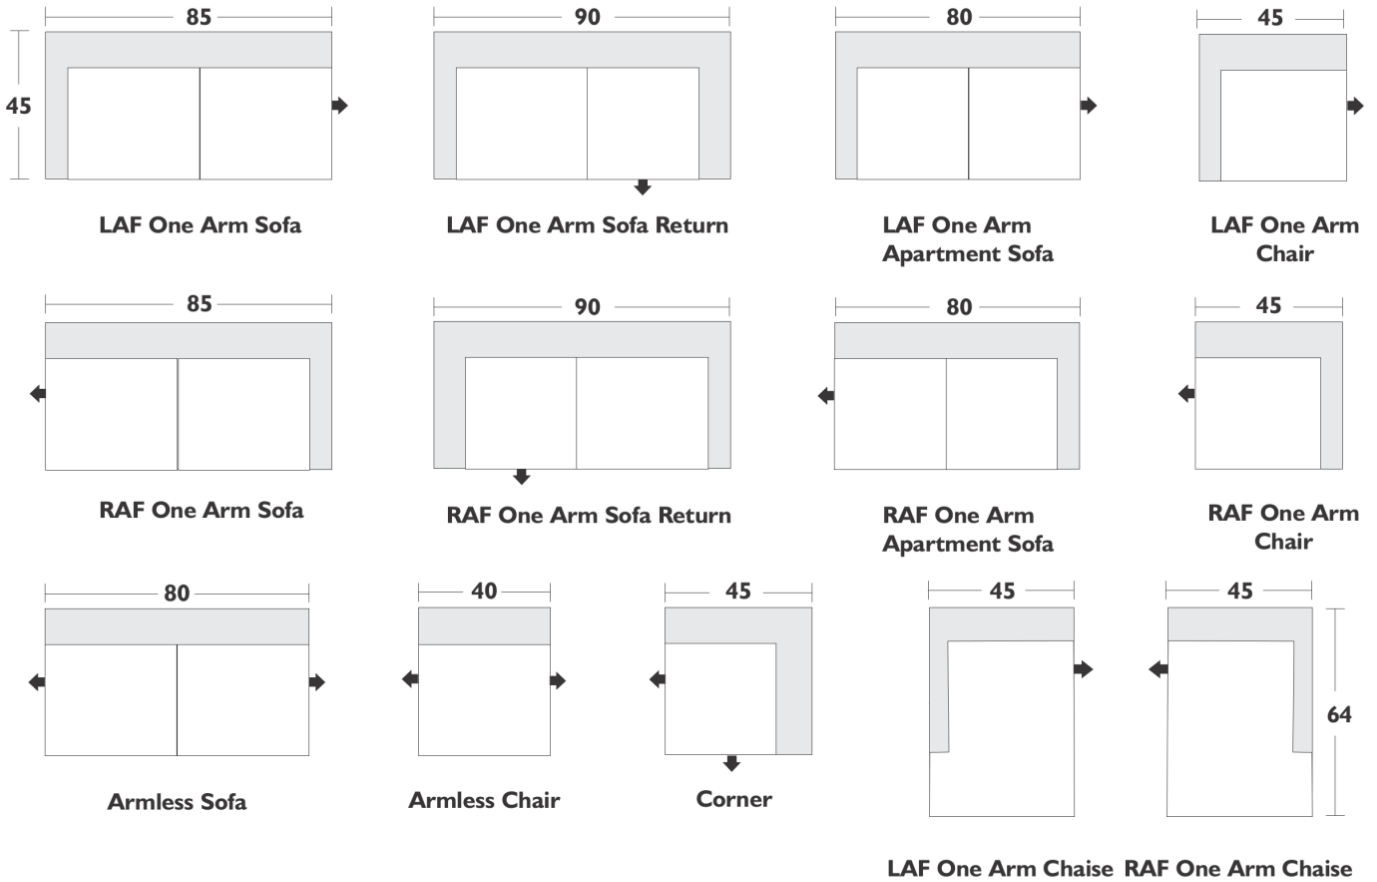

Style: Envy

Sectional Planner

Configuration Suggestions

* All dimensions shown are approximate and are subject to the slight variations inherent in a hand built product

Style: Envy

Dimensions

Item	Overall Height	Overall Depth	Overall Length
Sofa	33"	45"	90"
Chair	33"	45"	50"
Ottoman	18"	45"	45"
Apt-Size	33"	45"	85"
One-Arm-Sofa-Return	33"	45"	90"
One-Arm-Sofa	33"	45"	85"
One-Arm-Chair	33"	45"	45"
One-Arm Apt-Size Sofa	33"	45"	80"
Armless Sofa	33"	45"	80"
Armless Chair	33"	45"	40"
One-Arm Chaise	33"	45"	64"
Corner	33"	45"	45"

Metal Leg only. Standard with Feathersoft-Plus Seats and Feathersoft backs & toss.

* All dimensions shown are approximate and are subject to the slight variations inherent in a hand built product.