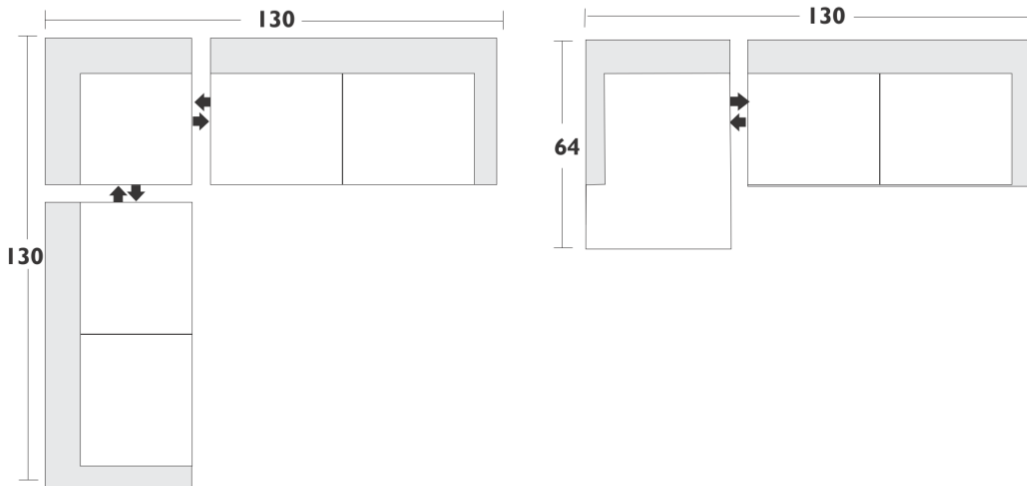

Style: Envy

Sectional Planner

Configuration Suggestions

* All dimensions shown are approximate and are subject to the slight variations inherent in a hand built product

Style: Envy

Dimensions

Item	Overall Height	Overall Depth	Overall Length
Sofa	33"	45"	90"
Chair	33"	45"	50"
Ottoman	18"	45"	45"
Apt-Size	33"	45"	85"
One-Arm-Sofa-Return	33"	45"	90"
One-Arm-Sofa	33"	45"	85"
One-Arm-Chair	33"	45"	45"
One-Arm Apt-Size Sofa	33"	45"	80"
Armless Sofa	33"	45"	80"
Armless Chair	33"	45"	40"
One-Arm Chaise	33"	45"	64"
Corner	33"	45"	45"

Metal Leg only. Standard with Feathersoft-Plus Seats and Feathersoft backs & toss.

* All dimensions shown are approximate and are subject to the slight variations inherent in a hand built product.