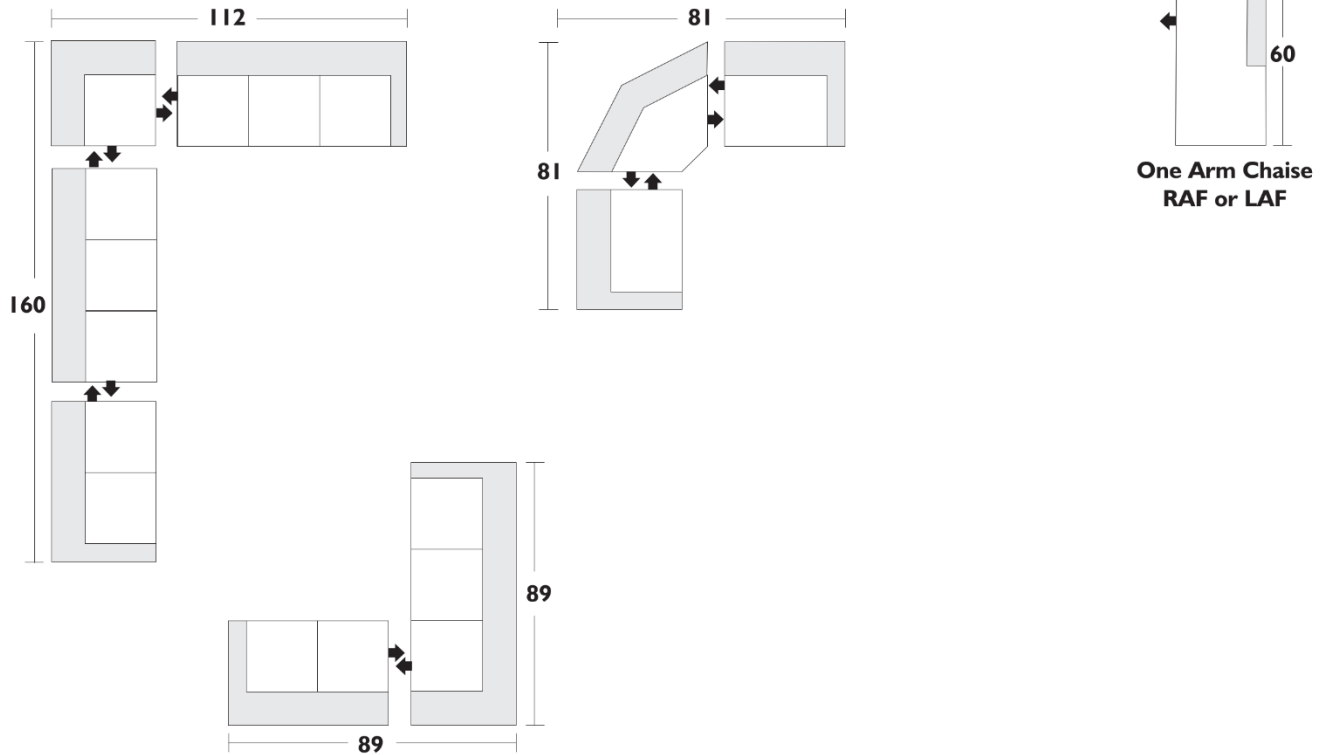

Style: Ward

Sectional Planner

Configuration Suggestions

* All dimensions shown are approximate and are subject to the slight variations inherent in a hand built product

Style: Ward

Dimensions

Item	Overall Height	Overall Depth	Overall Length
Sofa	35"	37"	81"
Loveseat	35"	37"	58"
Chair	35"	37"	35"
Ottoman	18"	24"	28"
Chair 1/2	35"	37"	43"
Ottoman 1/2	18"	26"	40"
Apt-Size	35"	37"	73"
One-Arm-Sofa-Return	35"	37"	87"
One-Arm-Sofa	35"	37"	75"
One-Arm-Love	35"	37"	52"
One-Arm-Chair	35"	37"	29"
One-Arm-Ch 1/2	35"	37"	37"
One-Arm Apt-Size Sofa	35"	37"	67"
Armless Sofa	35"	37"	71"
Armless Love	35"	37"	47"
Armless Chair	35"	37"	24"
Armless Ch 1/2	35"	37"	31"
Wedge	35"	44"	37"
One-Arm Chaise	35"	60"	29"
Corner	35"	37"	37"
Armless Apartment-Sofa	35"	37"	63"

Metal leg only. Available with optional Feathersoft (seats & backs).

* All dimensions shown are approximate and are subject to the slight variations inherent in a hand built product.