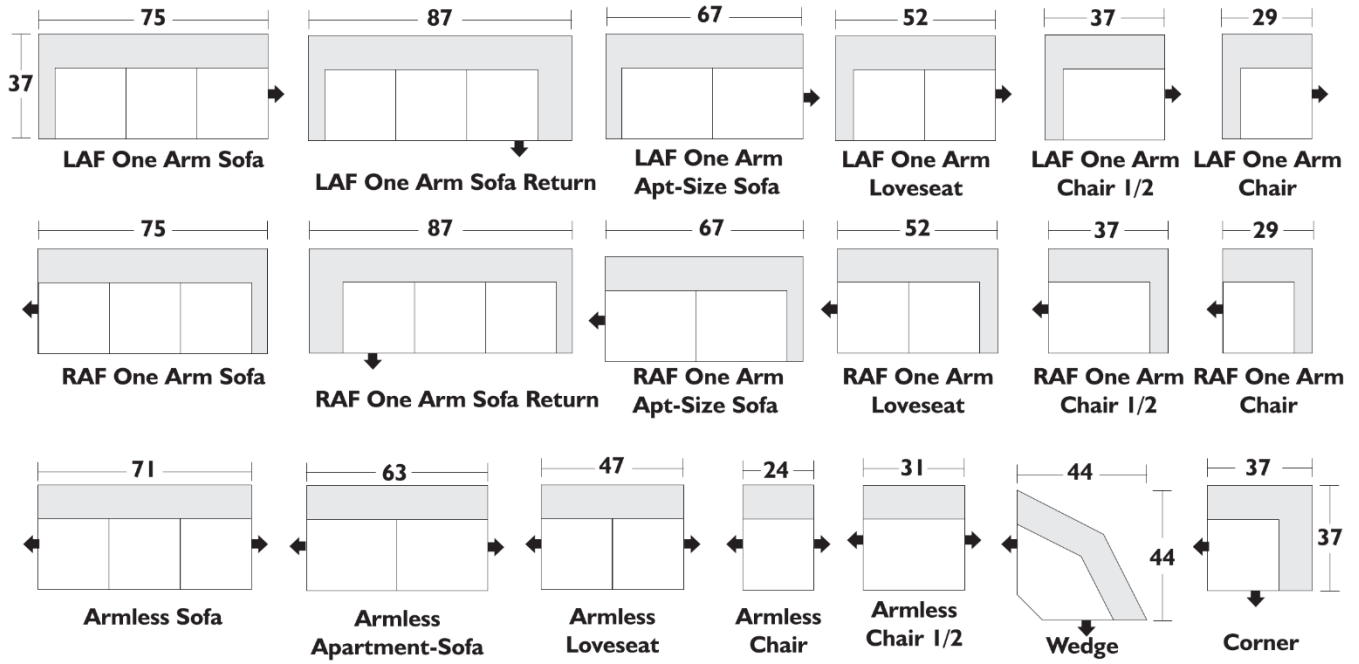

Style: Ward

Sectional Planner

Configuration Suggestions

* All dimensions shown are approximate and are subject to the slight variations inherent in a hand built product

Style: Ward

Dimensions

Item	Overall Height	Overall Depth	Overall Length
Sofa	35"	37"	81"
Loveseat	35"	37"	58"
Chair	35"	37"	35"
Ottoman	18"	24"	28"
Chair 1/2	35"	37"	43"
Ottoman 1/2	18"	26"	40"
Apt-Size	35"	37"	73"
One-Arm-Sofa-Return	35"	37"	87"
One-Arm-Sofa	35"	37"	75"
One-Arm-Love	35"	37"	52"
One-Arm-Chair	35"	37"	29"
One-Arm-Ch 1/2	35"	37"	37"
One-Arm Apt-Size Sofa	35"	37"	67"
Armless Sofa	35"	37"	71"
Armless Love	35"	37"	47"
Armless Chair	35"	37"	24"
Armless Ch 1/2	35"	37"	31"
Wedge	35"	44"	37"
One-Arm Chaise	35"	60"	29"
Corner	35"	37"	37"
Armless Apartment-Sofa	35"	37"	63"

Metal leg only. Available with optional Feathersoft (seats & backs).

* All dimensions shown are approximate and are subject to the slight variations inherent in a hand built product.