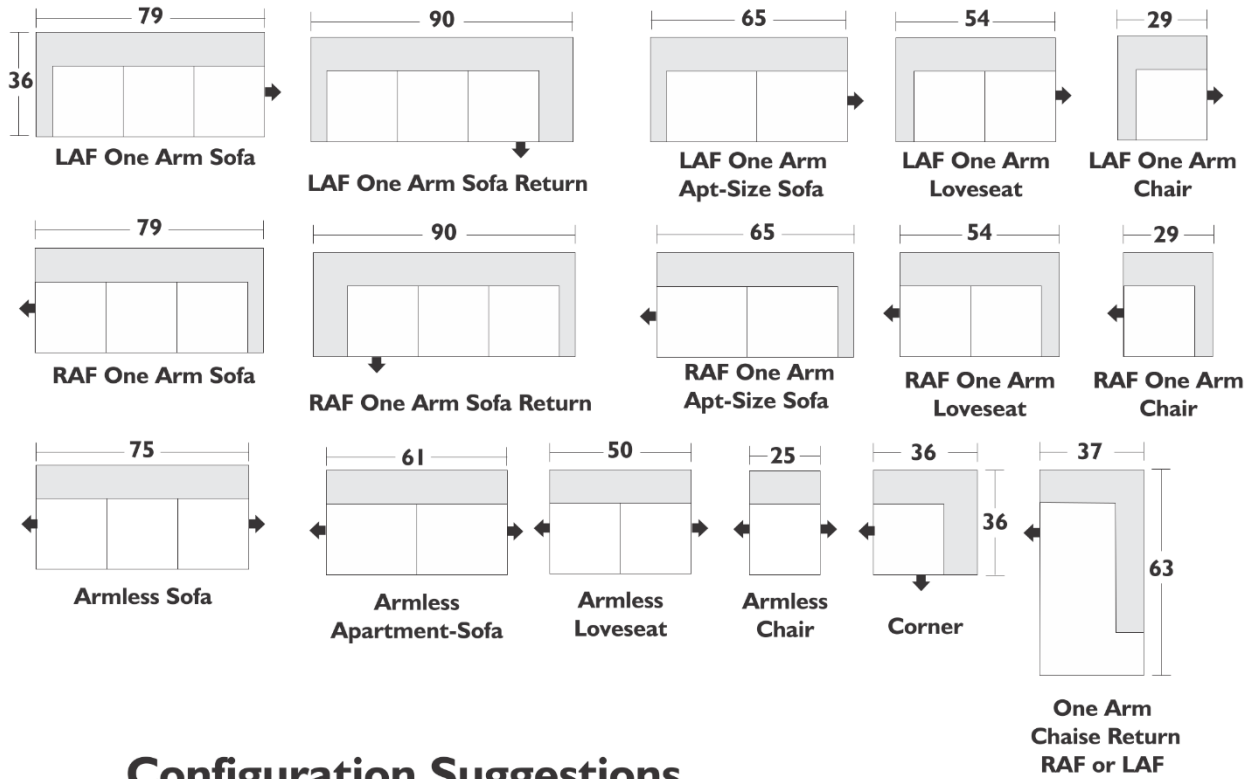

Style: Fitz

Sectional Planner

Configuration Suggestions

* All dimensions shown are approximate and are subject to the slight variations inherent in a hand built product

Style: Fitz

Dimensions

Item	Overall Height	Overall Depth	Overall Length
Sofa	37"	36"	83"
Loveseat	37"	36"	58"
Chair	37"	36"	33"
Ottoman	19"	25"	29"
Apt-Size	37"	36"	69"
One-Arm-Sofa-Return	37"	36"	90"
One-Arm-Sofa	37"	36"	79"
One-Arm-Love	37"	36"	54"
One-Arm-Chair	37"	36"	29"
One-Arm Apt-Size Sofa	37"	36"	65"
Armless Sofa	37"	36"	75"
Armless Love	37"	36"	50"
Armless Chair	37"	36"	25"
Corner	37"	36"	36"
Armless Apartment-Sofa	37"	36"	61"
Chaise-Return	37"	63"	37"

Walnut leg standard. Also available in Grey and Espresso.

* All dimensions shown are approximate and are subject to the slight variations inherent in a hand built product.