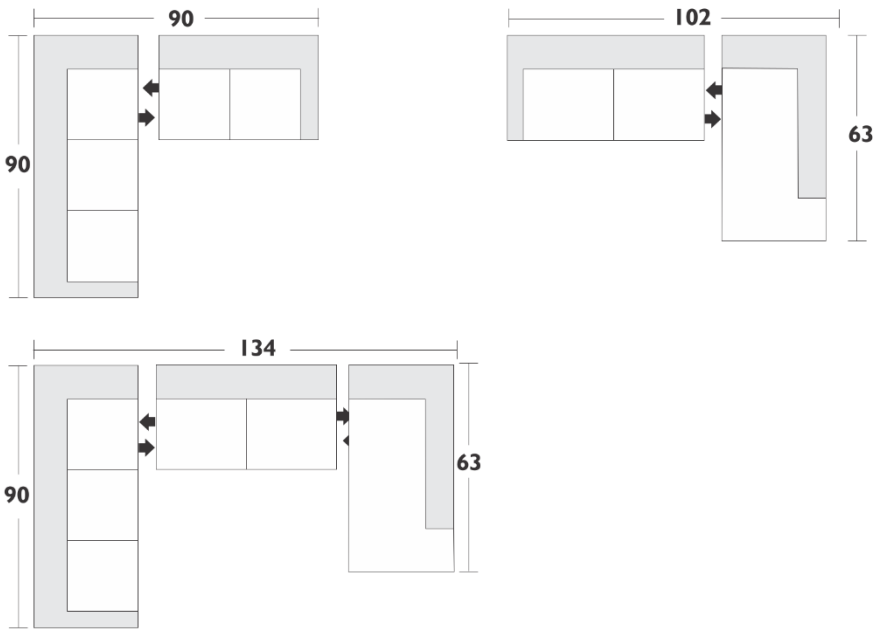

Style: Fitz

Sectional Planner

Configuration Suggestions

* All dimensions shown are approximate and are subject to the slight variations inherent in a hand built product

Style: Fitz

Dimensions

Item	Overall Height	Overall Depth	Overall Length
Sofa	37"	36"	83"
Loveseat	37"	36"	58"
Chair	37"	36"	33"
Ottoman	19"	25"	29"
Apt-Size	37"	36"	69"
One-Arm-Sofa-Return	37"	36"	90"
One-Arm-Sofa	37"	36"	79"
One-Arm-Love	37"	36"	54"
One-Arm-Chair	37"	36"	29"
One-Arm Apt-Size Sofa	37"	36"	65"
Armless Sofa	37"	36"	75"
Armless Love	37"	36"	50"
Armless Chair	37"	36"	25"
Corner	37"	36"	36"
Armless Apartment-Sofa	37"	36"	61"
Chaise-Return	37"	63"	37"

Walnut leg standard. Also available in Grey and Espresso.

* All dimensions shown are approximate and are subject to the slight variations inherent in a hand built product.