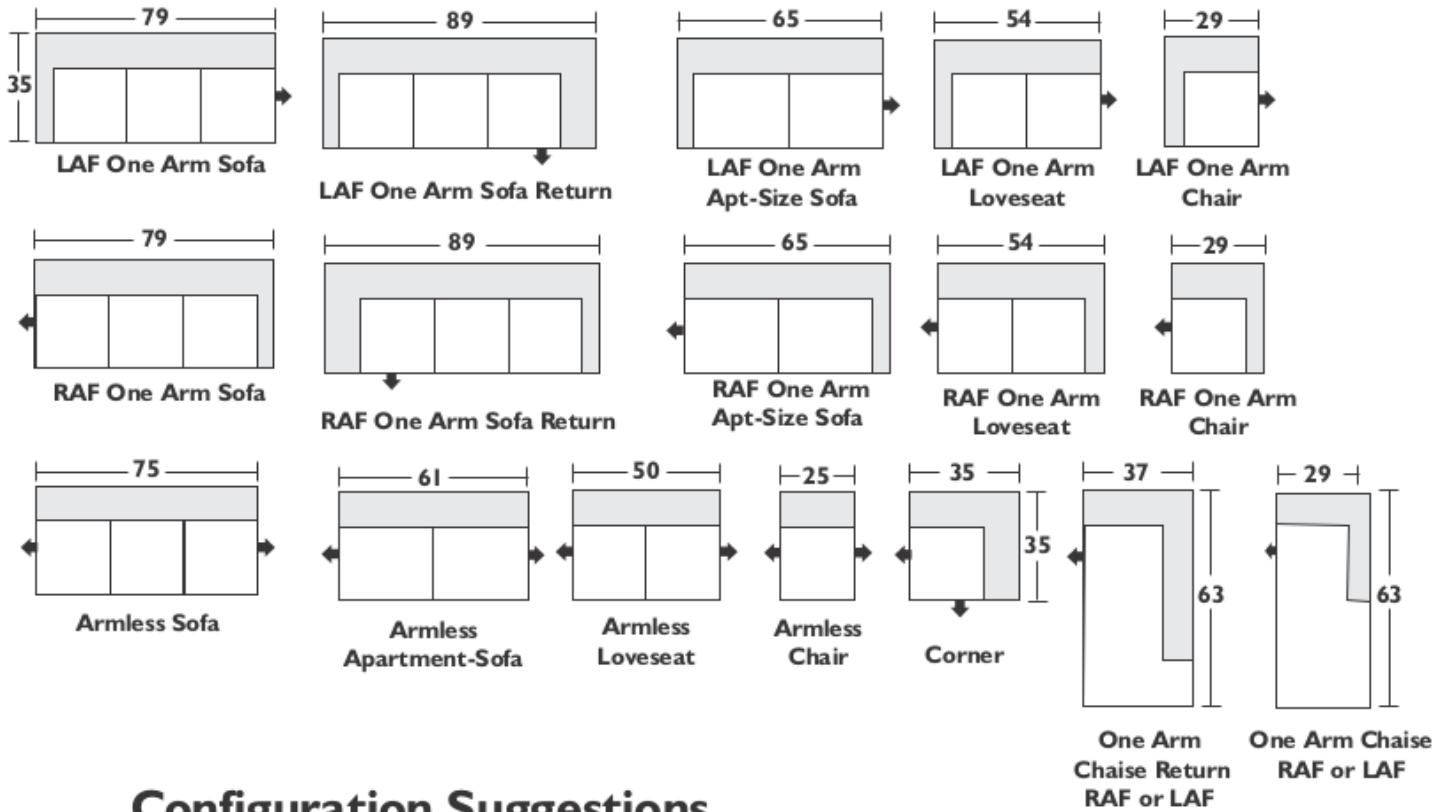

# Sectional Planner

## Configuration Suggestions

\* All dimensions shown are approximate and are subject to the slight variations inherent in a hand built product

## Dimensions

Item	Overall Height	Overall Depth	Overall Length
Sofa	37"	35"	84"
Loveseat	37"	35"	59"
Chair	37"	35"	34"
Ottoman	19"	25"	29"
Apt-Size	37"	35"	70"
One-Arm-Sofa-Return	37"	35"	89"
One-Arm-Sofa	37"	35"	79"
One-Arm-Love	37"	35"	54"
One-Arm-Chair	37"	35"	29"
One-Arm Apt-Size Sofa	37"	35"	65"
Armless Sofa	37"	35"	75"
Armless Love	37"	35"	50"
Armless Chair	37"	35"	25"
One-Arm Chaise	37"	63"	29"
Corner	37"	35"	37"
Armless Apartment-Sofa	37"	35"	61"
Chaise-Return	37"	63"	37"