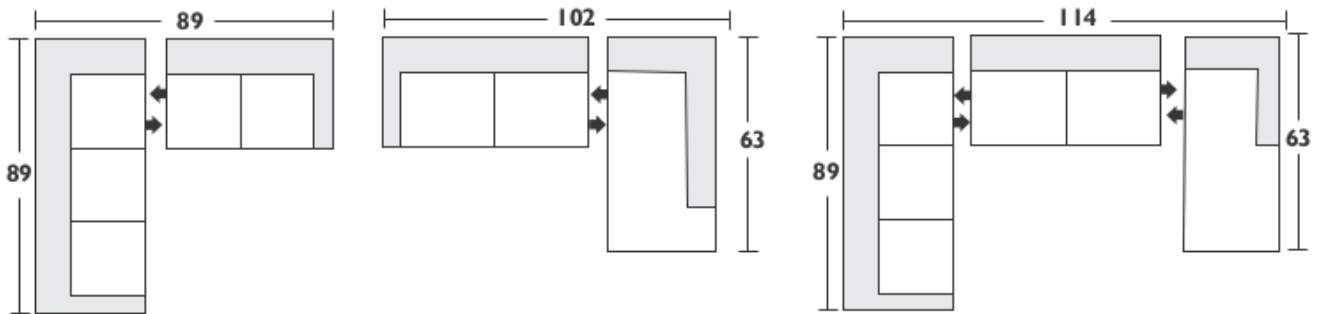

# Sectional Planner

## Configuration Suggestions

\* All dimensions shown are approximate and are subject to the slight variations inherent in a hand built product

## Dimensions

Item	Overall Height	Overall Depth	Overall Length
Sofa	37"	35"	84"
Loveseat	37"	35"	59"
Chair	37"	35"	34"
Ottoman	19"	25"	29"
Apt-Size	37"	35"	70"
One-Arm-Sofa-Return	37"	35"	89"
One-Arm-Sofa	37"	35"	79"
One-Arm-Love	37"	35"	54"
One-Arm-Chair	37"	35"	29"
One-Arm Apt-Size Sofa	37"	35"	65"
Armless Sofa	37"	35"	75"
Armless Love	37"	35"	50"
Armless Chair	37"	35"	25"
One-Arm Chaise	37"	63"	29"
Corner	37"	35"	37"
Armless Apartment-Sofa	37"	35"	61"
Chaise-Return	37"	63"	37"